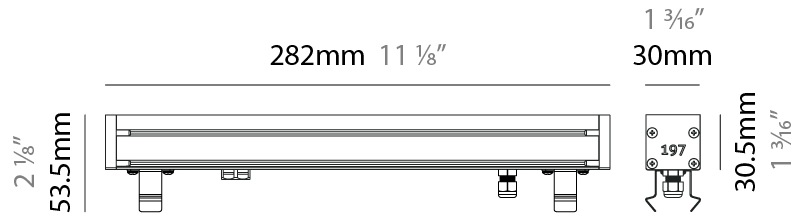

E12I0056-

base number   Color   Lens
Temperature   Options

1. To build a product code in our configurator select the specify button on the base model # product page
2. To build a manual product code on this datasheet choose from the options listed below in blue font and add the suffix to the base model #

GENERAL

Series: Slash 30
Brand: Unonovesette
Division: Exterior
Mounting Type: Recessed
Mounting Location: In-Ground
Subcategory: Wallwash

PHYSICAL

Shape: Rectangle
Length (mm): 282
Length (in): 11 1/8
Width (mm): 30
Width (in): 1 3/16
Height (mm): 53.5
Height (in): 2 1/8
Light Distribution: Adjustable / Direct
Weight (kg): 0.46
Weight (lbs): 1.014
Diffuser: Extra clear tempered 6mm
Fixture Finish: ANA
Fixture Material: Extruded Aluminum
Cable Details: IP68 30cm Cable with Easy Lock system

ELECTRICAL

Lamp Type: LED
Input Wattage (W): 4.18
Total Output Wattage (W): 3.27
Dimming: Non-Dimmable
Driver Included: No
Driver Location: Remote
Driver Type: Constant Voltage - Universal
Driver Class: Class 2
Input Voltage (V): 120 - 277
Output Voltage (V): 24
Upon Request: Phase Dimming (120Vac only) / 0-10V Dimming

LED

Color Temperature (*K): 2200 / 2700 / 3000 / 4000
Max. Delivered Lumen (lm): 315 (3000K)
CRI: >90 CRI
Lamp Life (hrs): 100000

OPTICAL

Optic*: 12 / 21 / 31 / 46 / 13x36
Adjustability: Tilt ±20°

RATINGS AND CERTIFICATIONS

Certified By: Certified for North American Standards
IP rating: IP67
IK Rating: IK06